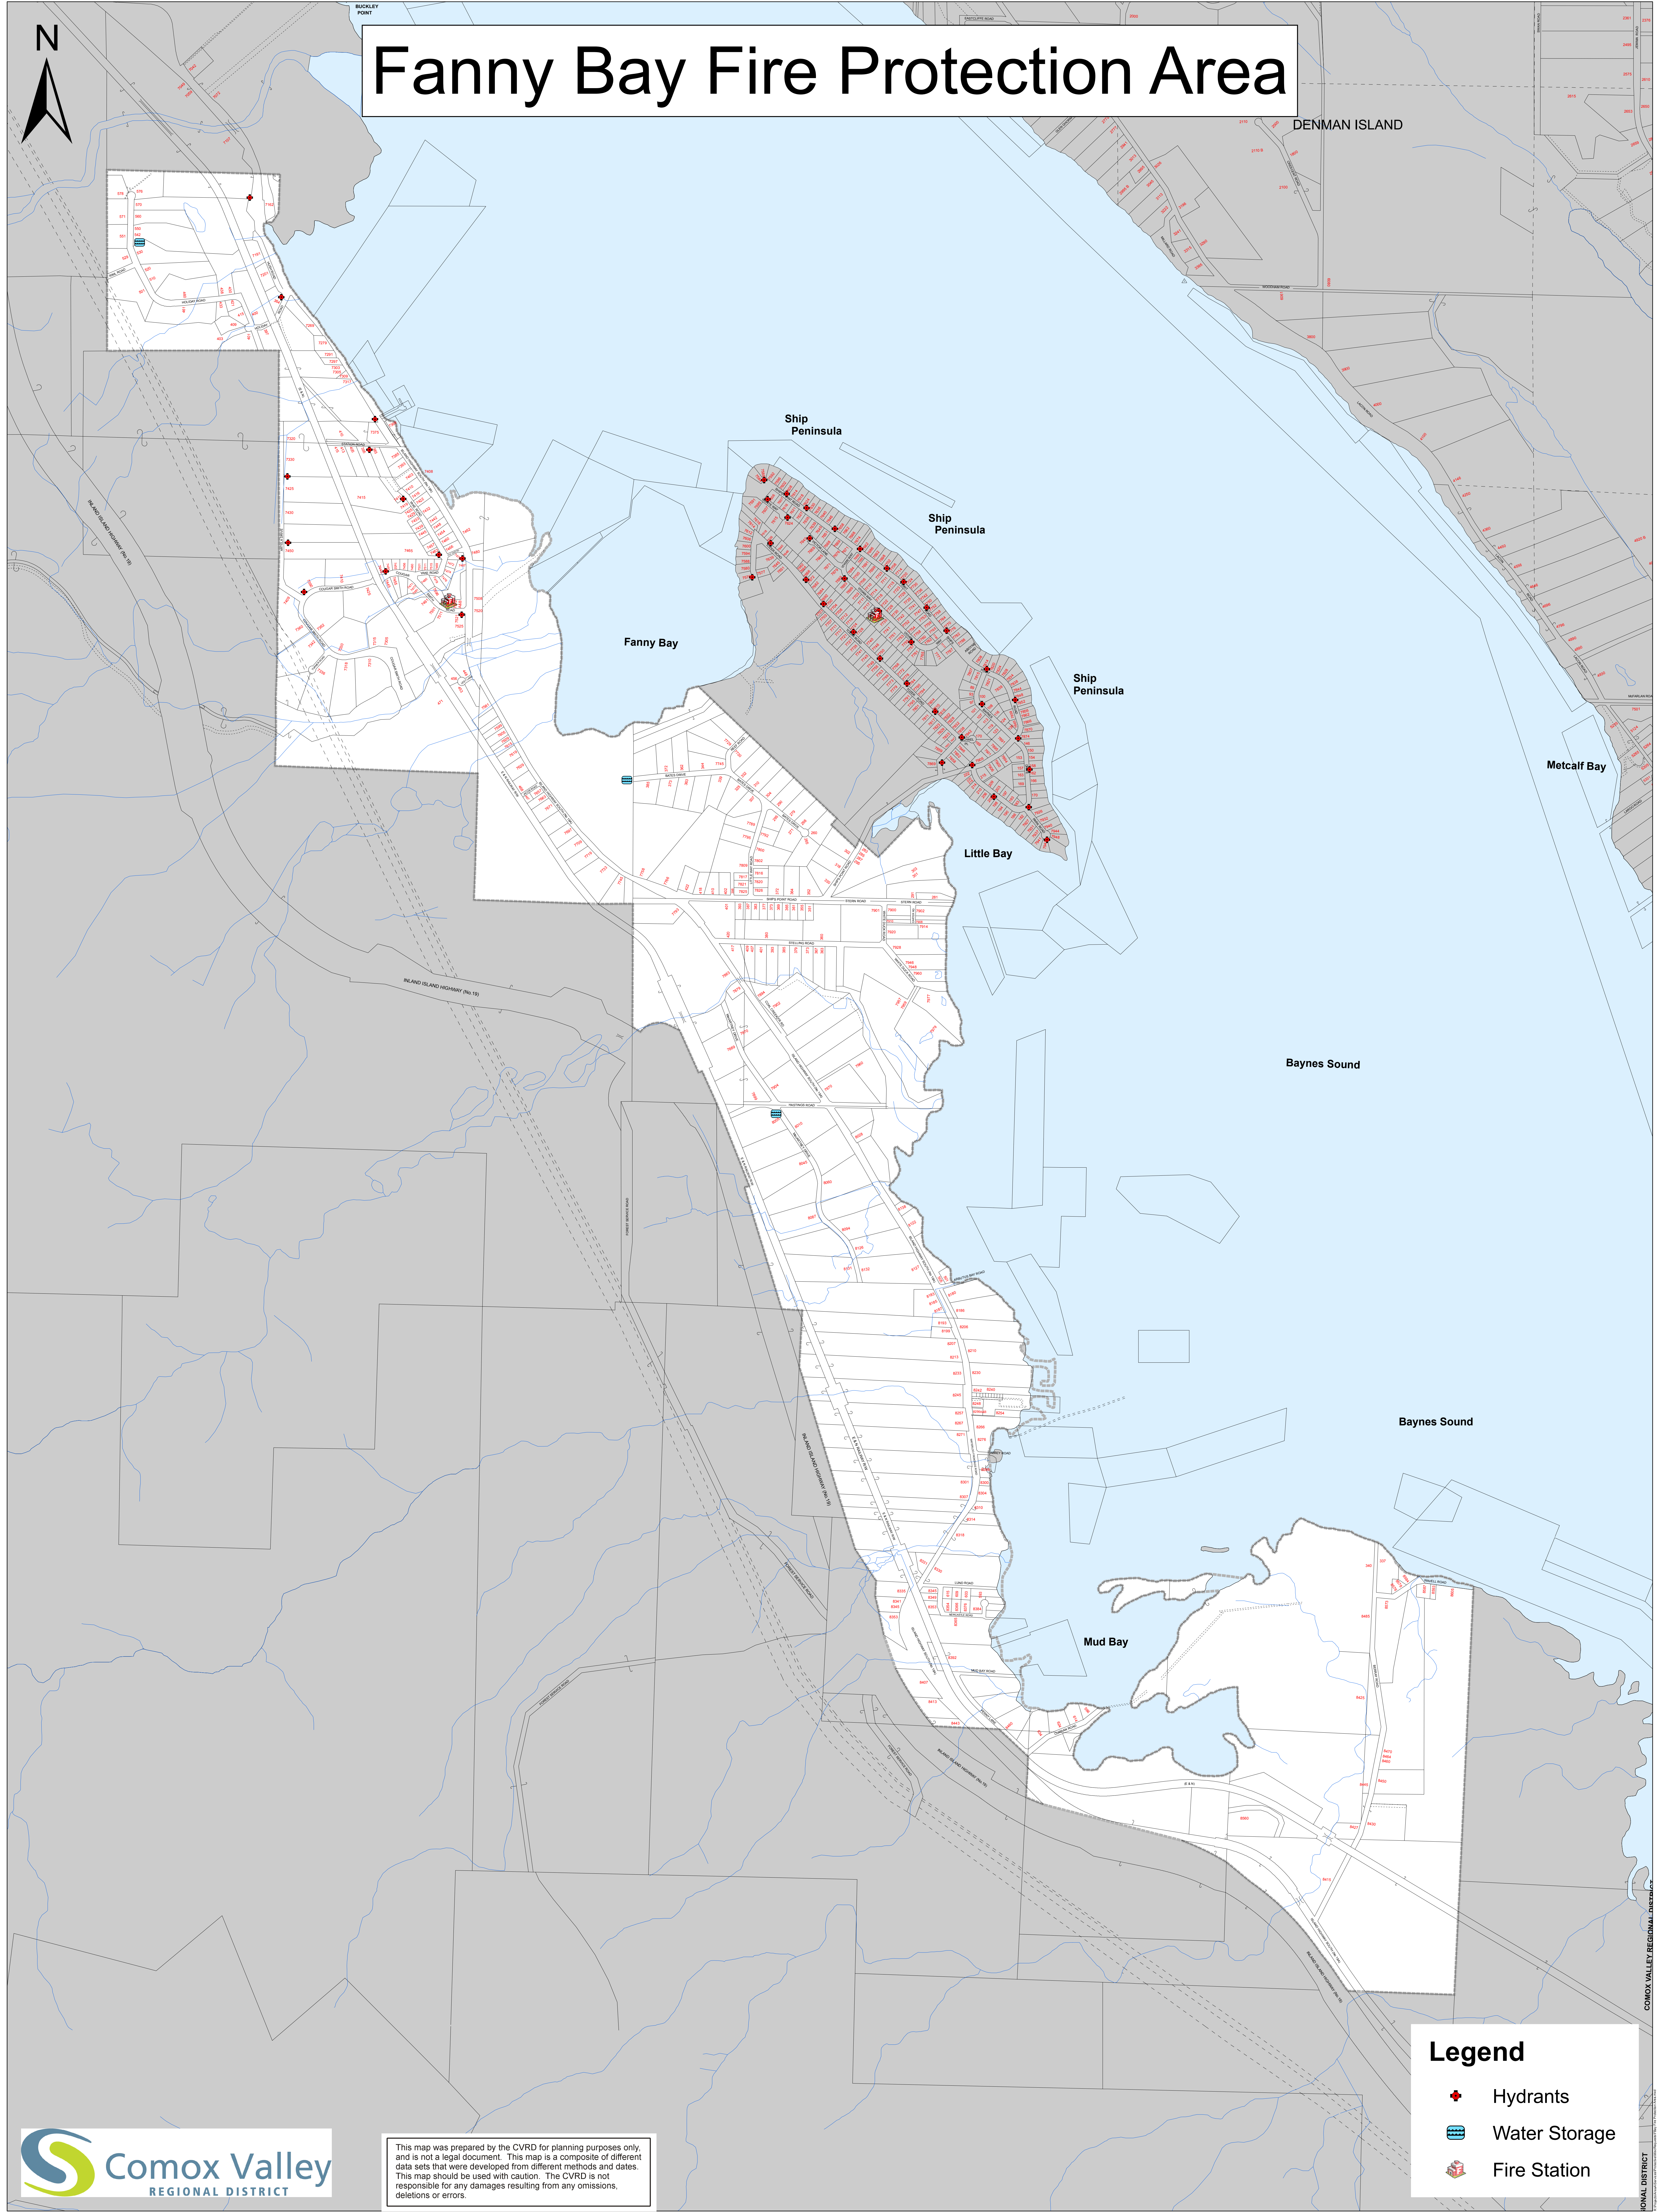

Fanny Bay Fire Protection Area

Legend

- Hydrants
- Water Storage
- Fire Station